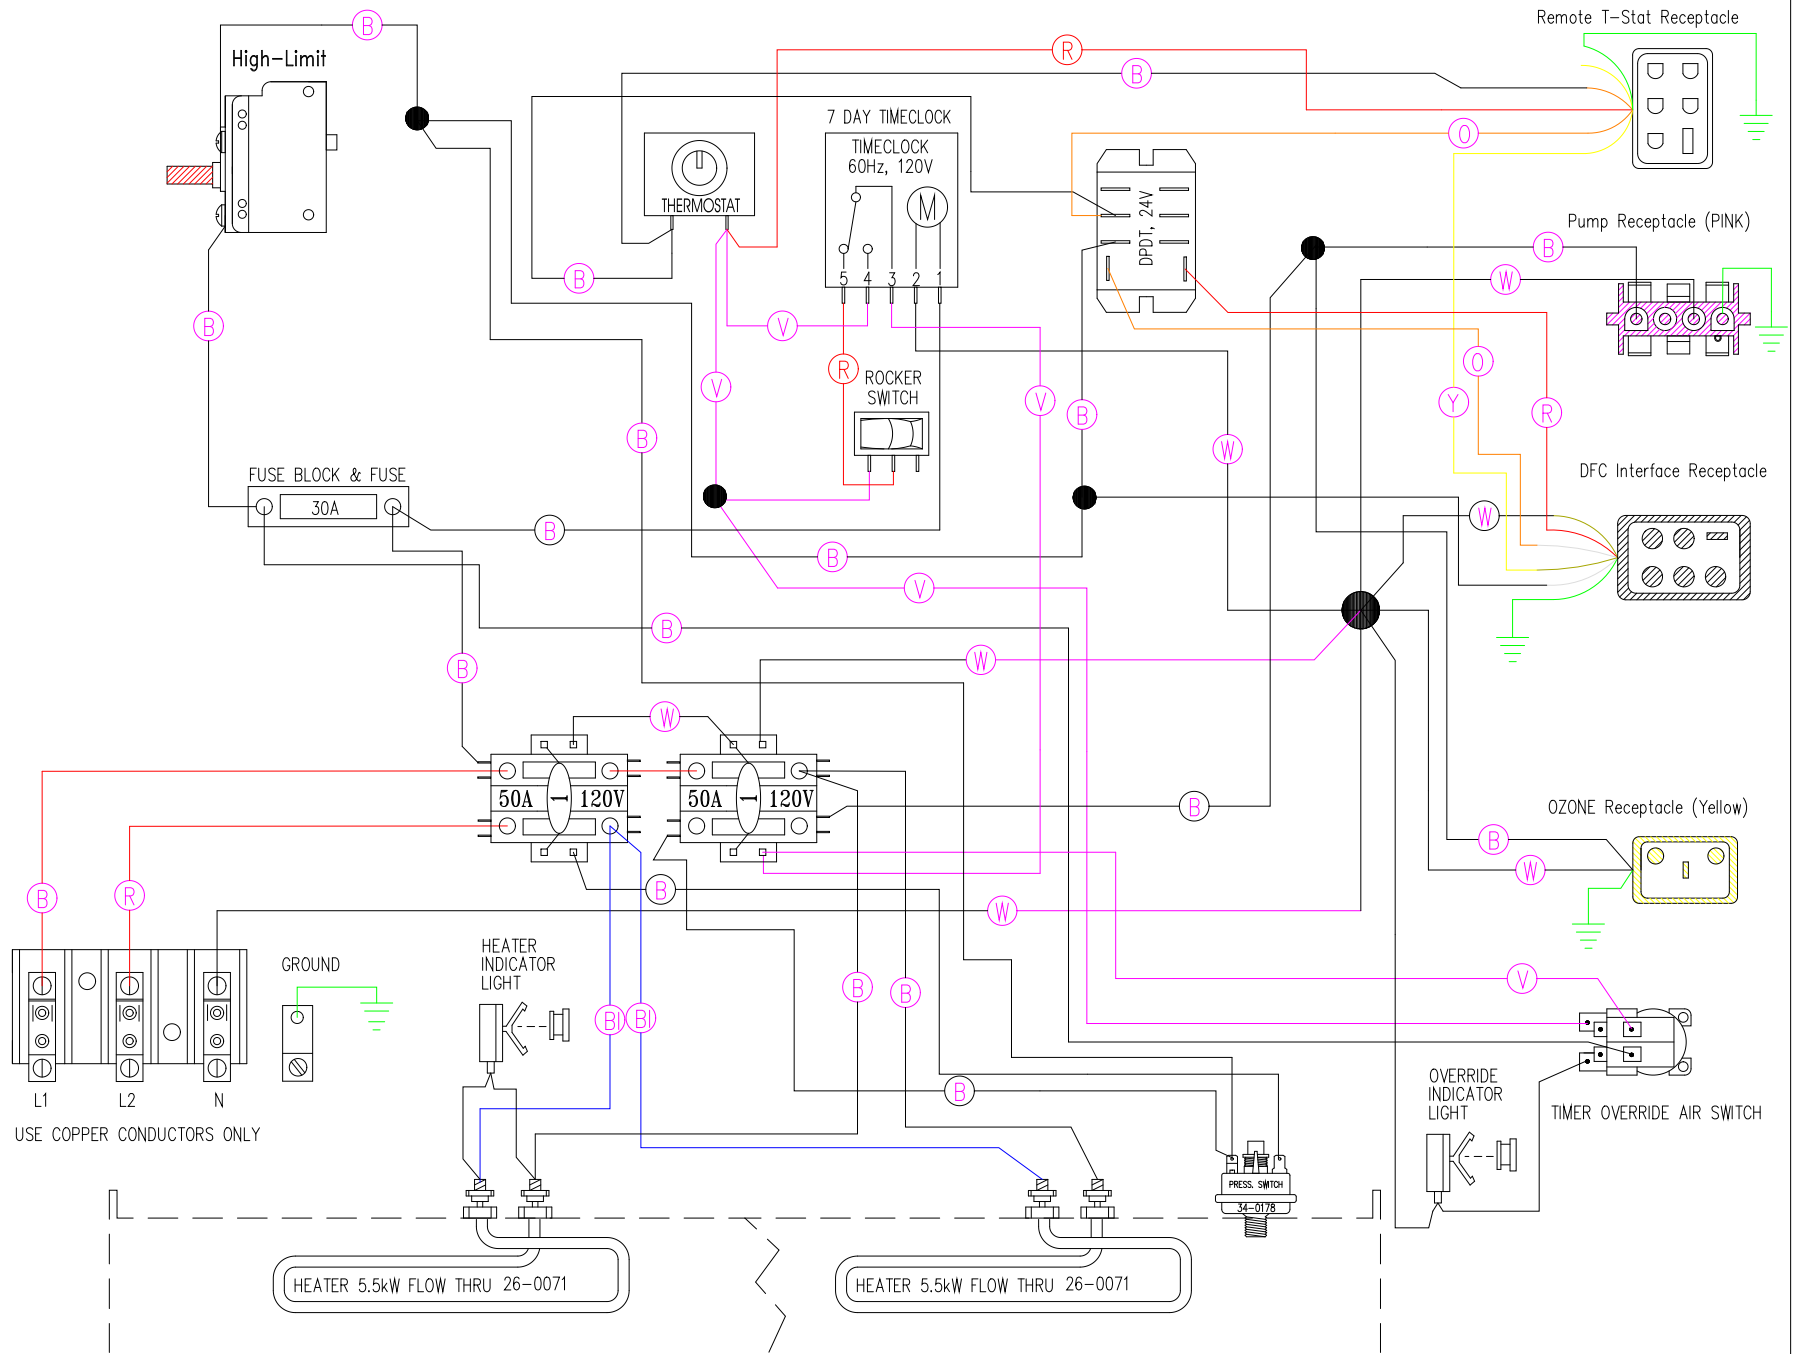

L1 L2 N
USE COPPER CONDUCTORS ONLY

HEATER 5.5kW FLOW THRU 26-0071

HEATER 5.5kW FLOW THRU 26-0071

Manufacture Notes:

Drawn MBS	Rev 1	Wire Color Code B - Black G - Green Br - Brown Bl - Blue R - Red V - Violet O - Orange W - White Y - Yellow Gr - Gray
Date 04.21.08		
Diagram No. 1801		

L1 L2 N
 USE COPPER CONDUCTORS ONLY

HEATER 5.5kW FLOW THRU 26-0071

HEATER 5.5kW FLOW THRU 26-0071

Manufacture Notes:

Drawn MBS	Rev 1	Wire Color Code B - Black G - Green Br - Brown Bl - Blue R - Red V - Violet O - Orange W - White Y - Yellow Gr - Grey
Date 04.21.08		
Diagram No. 1801		

H11

USE COPPER CONDUCTORS ONLY

Manufacture Notes:

Drawn	Rev	Wire Color Code	
MBS	1	B - Black	G - Green
Date	04.21.08	Br - Brown	Bl - Blue
Diagram No.	1801	R - Red	V - Violet
		O - Orange	W - White
		Y - Yellow	Gr - Gray