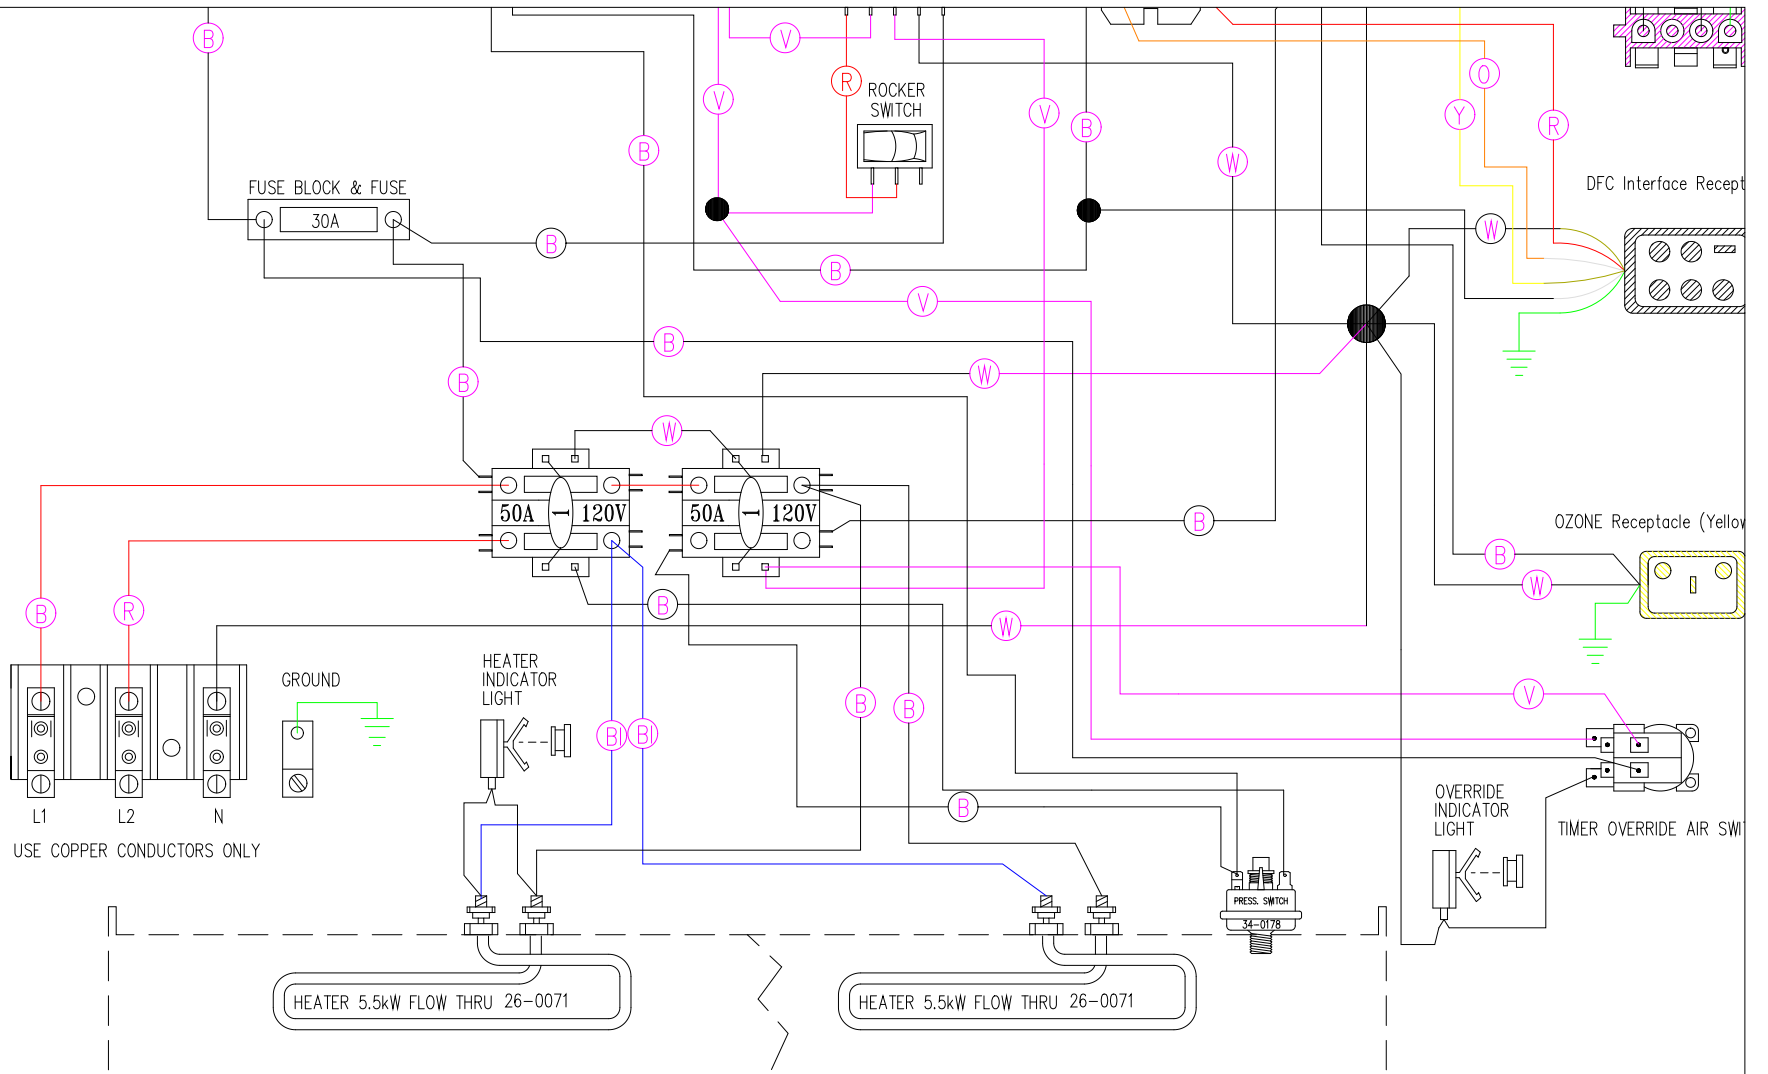

L1 L2 N
USE COPPER CONDUCTORS ONLY

HEATER 5.5kW FLOW THRU 26-0071

HEATER 5.5kW FLOW THRU 26-0071

Manufacture Notes:

Drawn MBS	Rev 1	Wire Color Code B - Black G - Green Br - Brown Bl - Blue R - Red V - Violet O - Orange W - White Y - Yellow Gr - Gray
Date 04.21.08		
Diagram No. 1801		

L1 L2 N
 USE COPPER CONDUCTORS ONLY

HEATER 5.5kW FLOW THRU 26-0071

HEATER 5.5kW FLOW THRU 26-0071

Manufacture Notes:

Drawn MBS	Rev 1	Wire Color Code B - Black G - Green Br - Brown Bl - Blue R - Red V - Violet O - Orange W - White Y - Yellow Gr - Grey
Date 04.21.08		
Diagram No. 1801		

H11

USE COPPER CONDUCTORS ONLY

Manufacture Notes:

Drawn	Rev	Wire Color Code	
MBS	1	B - Black	G - Green
Date	04.21.08	Br - Brown	Bl - Blue
Diagram No.	1801	R - Red	V - Violet
		O - Orange	W - White
		Y - Yellow	Gr - Gray